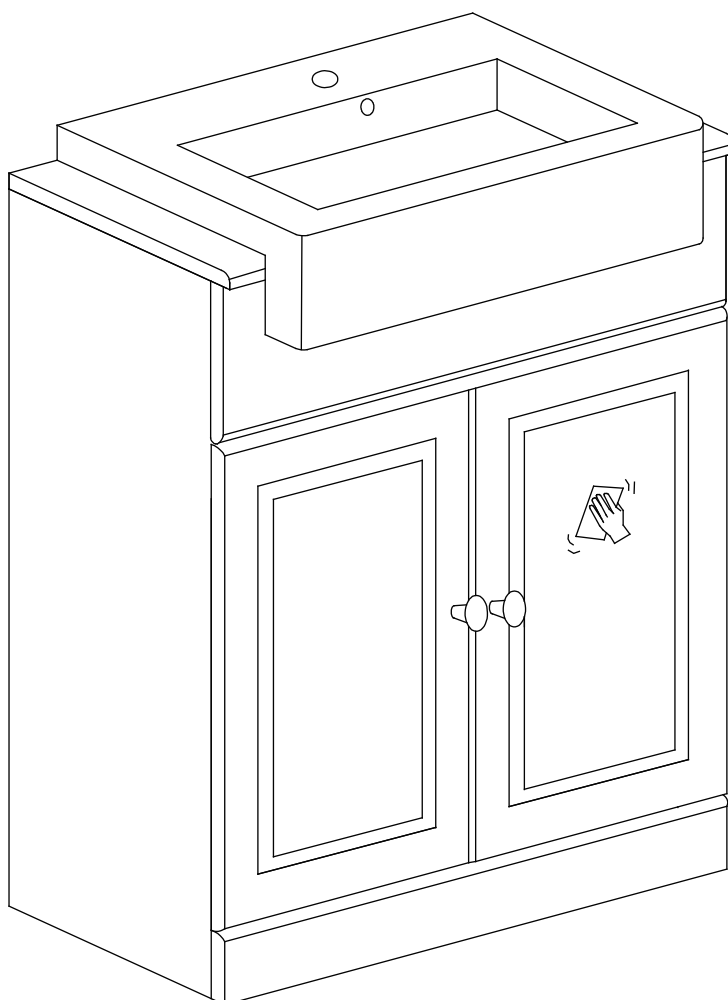

Cleaning

- -Clean with a soft cloth & warm soapy water only
- -Do not use abrasive cleaning agents
- -Dry unit with a cloth after use

For more information

- visit betterbathrooms.com
- email customerservices@buyitdirect.co.uk
- call 03303903062
- write to Trident Business Park, Neptune Way, Huddersfield, HD2 1UA

**better
bathrooms**

Part of the BuyItDirect Group