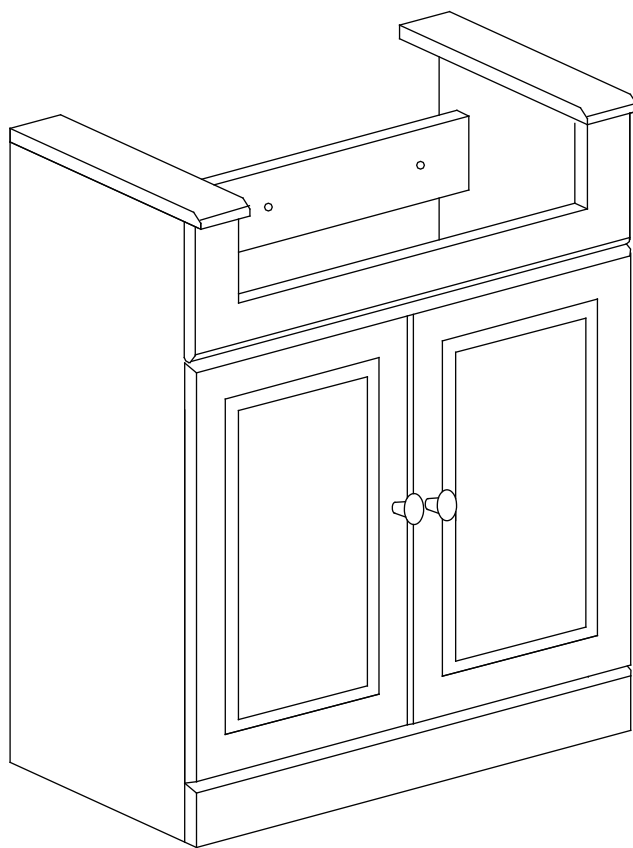

## Westbury 667mm Vanity Unit

BeBa\_27045/BeBa\_27046/BeBa\_27047

All furniture must be installed in a room with good ventilation and must be wiped dry after every use to prolong the life of the product.